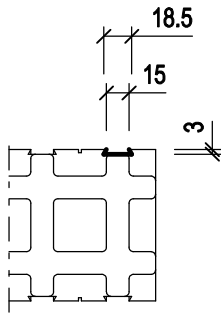

DETAIL "A"

SIDE VIEW

FRONT VIEW

TOP VIEW

BOTTOM VIEW

All dimensions are given in mm

VARIANT-HAUS

ANNEX: 22

System "Iso block plus"
 ICF height compensation element HCE 3
 125 cm x 10 cm x 25 cm