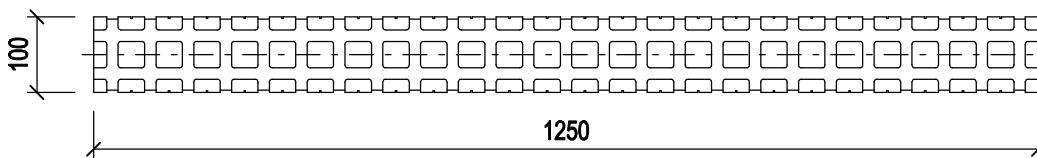

DETAIL "A"

SIDE VIEW

FRONT VIEW

TOP VIEW

BOTTOM VIEW

All dimensions are given in mm

VARIANT-HAUS

ANNEX: 22

System "Iso block plus"
 ICF height compensation element HCE 3
 125 cm x 10 cm x 25 cm