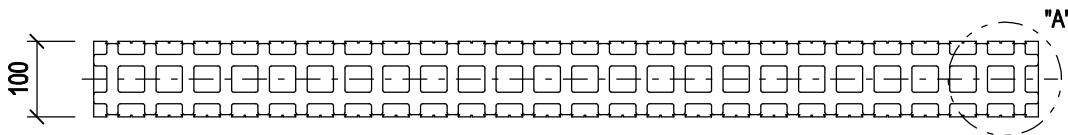

DETAIL "A"

SIDE VIEW

FRONT VIEW

TOP VIEW

BOTTOM VIEW

All dimensions are given in mm

VARIANT-HAUS

ANNEX: 22

System "Iso block plus"
 ICF height compensation element HCE 3
 125 cm x 10 cm x 25 cm