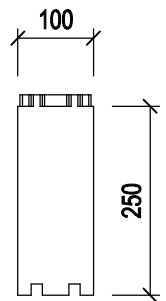

DETAIL "A"

SIDE VIEW

FRONT VIEW

TOP VIEW

BOTTOM VIEW

All dimensions are given in mm

VARIANT-HAUS

ANNEX: 22

System "Iso block plus"
 ICF height compensation element HCE 3
 125 cm x 10 cm x 25 cm