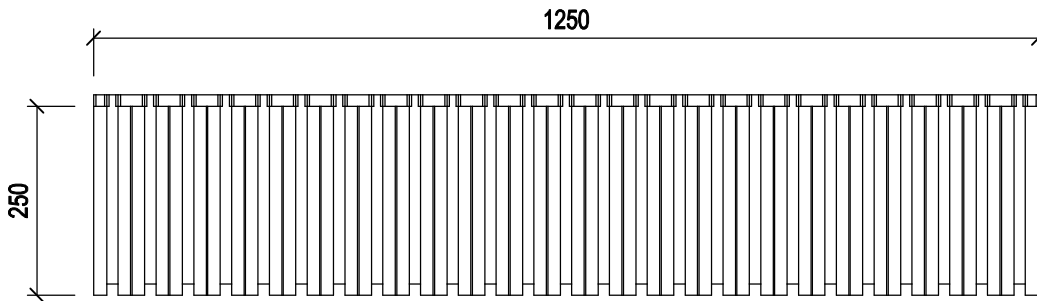

DETAIL "A"

SIDE VIEW

FRONT VIEW

TOP VIEW

BOTTOM VIEW

All dimensions are given in mm

VARIANT-HAUS

ANNEX: 22

System "Iso block plus"
 ICF height compensation element HCE 3
 125 cm x 10 cm x 25 cm