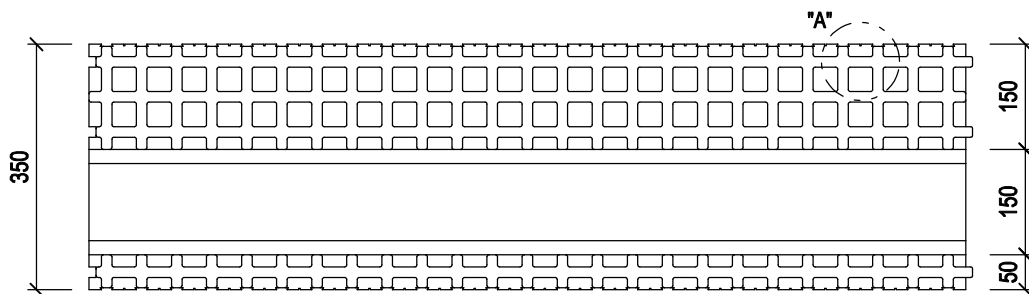

SIDE VIEW

FRONT VIEW

TOP VIEW

BOTTOM VIEW

All dimensions are given in mm

VARIANT-HAUS

ANNEX: 18

System "Iso block"
ICF lintel block N 23
125 cm x 35 cm x 25 cm