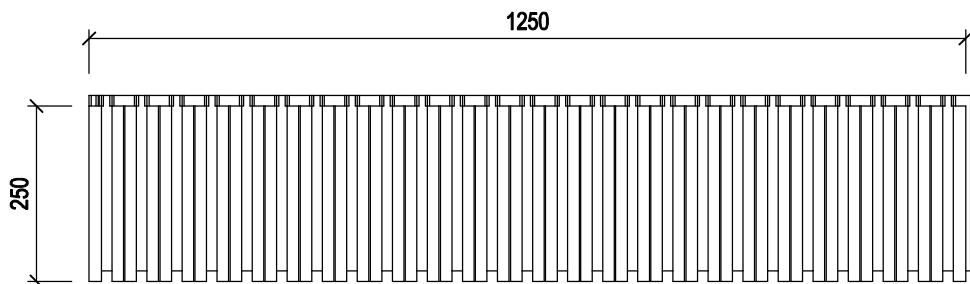

SIDE VIEW

FRONT VIEW

TOP VIEW

BOTTOM VIEW

All dimensions are given in mm

VARIANT-HAUS

ANNEX: 18

System "Iso block"
ICF lintel block N 23
125 cm x 35 cm x 25 cm