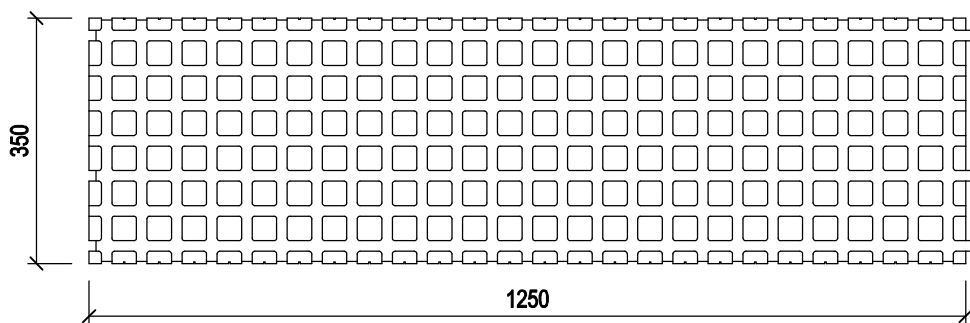

SIDE VIEW

FRONT VIEW

TOP VIEW

BOTTOM VIEW

All dimensions are given in mm

VARIANT-HAUS

ANNEX: 18

System "Iso block"
ICF lintel block N 23
125 cm x 35 cm x 25 cm