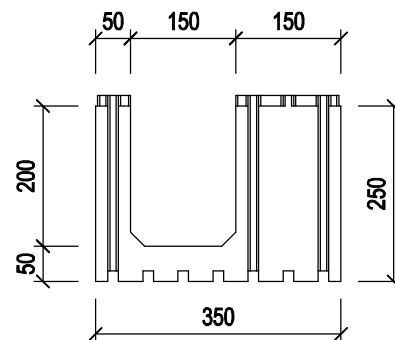

SIDE VIEW

FRONT VIEW

TOP VIEW

BOTTOM VIEW

All dimensions are given in mm

VARIANT-HAUS

ANNEX: 18

System "Iso block"
ICF lintel block N 23
125 cm x 35 cm x 25 cm